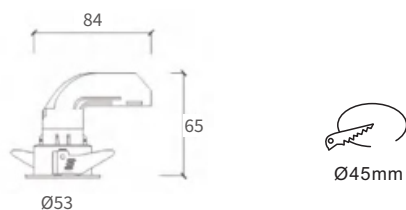

FEATURES

MATERIAL	Aluminum
FINISH	White, Black
RATED POWER	10W
WORKING CURRENT	250mA
RADIANCE ANGLE	10°, 24°, 36°, 50°
MOUNTING	Ceiling recessed mounted
CONNECTION	Indoor rated connections
LAMP LIFE	50,000 Hrs
DIMENSION	Ø53 x 65mm(CutoutØ45mm)
OPERATING TEMP	-20° C - +50° C
CONTROL	Triac, 0-10V, Dali, Wireless

CREE
LED Quality

250mA
Working Current

10W
Rated power

ELECTRICAL DATA

POWER CONSUMPTION	10W
SUPPLY VOLTAGE	220~240V AC, 50/60Hz
COLORS	2700K, 3000K, 4000K, 5000K
CRI	90
LUMEN	900lm

DIMENSIONS

ORDERING LOGIC