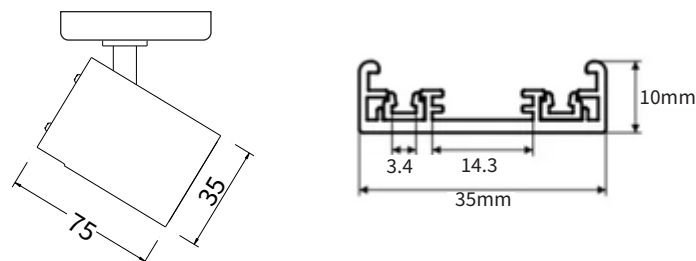

FEATURES

MATERIAL	Aluminum
BODY FINISH	Black
RATED POWER	5W
BEAM ANGLE	24°, 36°
VOLTAGE	48V DC
OPTIC	PMMA
MOUNTING	Magnetic track mounted
DIMENSIONS	Ø35X75mm
OPERATION TEMP	-20° C - +40° C
CONTROL	On/Off, Dali, 1-10V

ELECTRICAL DATA

POWER CONSUMPTION	5W
SUPPLY VOLTAGE	Remote
COLORS	3000K, 4000K, 6000K
CRI	90+
LUMEN	100-110lm/W

DIMENSIONS

ORDERING LOGIC

PRODUCT	WATTAGE	COLOR TEMPERATURE	CONTROL	BEAMANGLE	TRIM FINISH	CUSTOM	
CMST	5 - 5W	(CT30)	3000K	ND - Non Dimmable	24 - 24°	BK - Black	XX - XX
		(CT40)	4000K	DA - Dali	36 - 36°	WH - White	
		(CT60)	5000K	TR - Triac			
				AN - 1-10V			

Sample: CMST - 5 - CT30 - ND - 24 - BK - XX

ACCESSORIES

Magnetic Track Slim

Straight Power Connector

Input Connector

90° L1 Corner

Remote Power supply