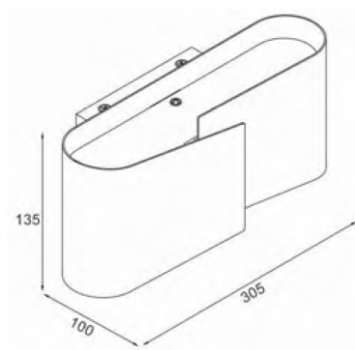

DIMENSION

ORDERING LOGIC

PRODUCT	WATTAGE	COLOR TEMPERATURE	DRIVER	VOLTAGE
FOT-32	12 - 12W	(CT27) 2700K	ND - On-Off	AC -100-240VAC
	24 - 24W	(CT30) 3000K	D - Dimmable	
		(CT40) 4000K		
		(CT50) 5000K		
		(CT60) 6000K		

Sample: FOT-32 - 12 - CT 27 - ND - AC