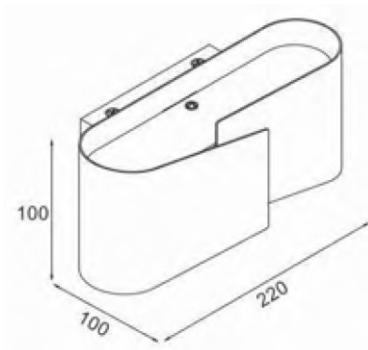

DIMENSION

ORDERING LOGIC

PRODUCT	WATTAGE	COLOR TEMPERATURE	DRIVER	VOLTAGE
FOT-32	12 - 12W	(CT27) 2700K	ND - On-Off	AC -100-240VAC
	24 - 24W	(CT30) 3000K	D - Dimmable	
		(CT40) 4000K		
		(CT50) 5000K		
		(CT60) 6000K		

Sample: FOT-32 - 12 - CT 27 - ND - AC