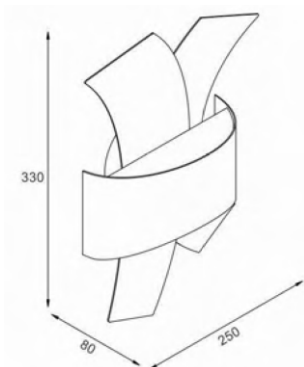

DIMENSION

ORDERING LOGIC

PRODUCT	WATTAGE	COLOR TEMPERATURE		DRIVER		VOLTAGE
FOT-31	12 - 12W	(CT27)	2700K	ND	- On-Off	AC -100-240VAC
		(CT30)	3000K	D	- Dimmable	
		(CT40)	4000K			
		(CT50)	5000K			
		(CT60)	6000K			

Sample: FOT-31 - 12 - CT 27 - ND - AC