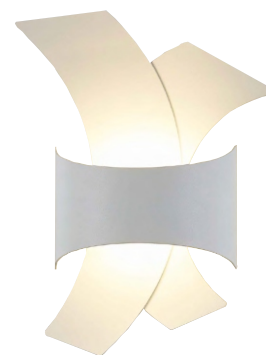

FLORET-31

FOT-31

Mono IP20 **CE**

YYZ Floret is a type of stylish wall light series which provides a perfect way to illuminate dark corners, add a bit of calming ambiance with softer lighting, provide bright task lighting for situations that require precision and focus, and finally, infuse some mega style into your interior decor.

FEATURES

HOUSING	Iron + Acrylic
FINISH	White, Black
WORKING VOLTAGE	100-240 Vac
RATED POWER	12W
BEAM ANGLE	120°
MOUNTING	Surface mounting
OPTIC	Acrylic
DIMENSIONS	250(L) x330(W) x80(H)
OPERATION TEMP	-20° C - +50° C
LAMP LIFE	50,000 hrs
CONTROL	On/Off, Dimmable