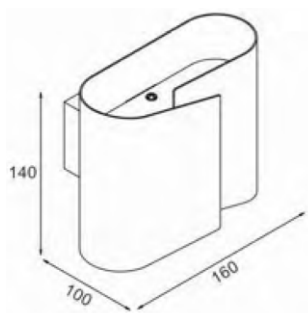

### FEATURES

HOUSING	Iron + Acrylic
FINISH	White, Black, Gold
WORKING VOLTAGE	100-240 Vac
RATED POWER	8W, 20W
BEAM ANGLE	120°
MOUNTING	Surface mounting
OPTIC	Acrylic
DIMENSIONS	160, 240(L) x140, 190(W) x100, 110(H)
OPERATION TEMP	-20° C - +50° C
LAMP LIFE	50,000 hrs
CONTROL	On/Off, Dimmable

### DIMENSION