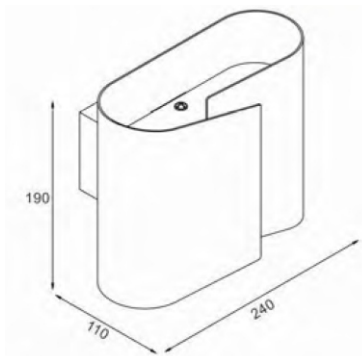

### FEATURES

HOUSING	Iron + Acrylic
FINISH	White, Black, Gold
WORKING VOLTAGE	100-240 Vac
RATED POWER	8W, 20W
BEAM ANGLE	120°
MOUNTING	Surface mounting
OPTIC	Acrylic
DIMENSIONS	160, 240(L) x140, 190(W) x100, 110(H)
OPERATION TEMP	-20° C - +50° C
LAMP LIFE	50,000 hrs
CONTROL	On/Off, Dimmable

### DIMENSION