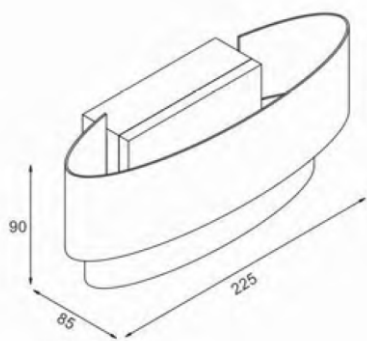

FEATURES

HOUSING	Iron + Acrylic
FINISH	White
WORKING VOLTAGE	100-240 Vac
RATED POWER	12W, 20W
BEAM ANGLE	120°
MOUNTING	Surface mounting
OPTIC	Acrylic
DIMENSIONS	225, 300(L) x90, 95(W) x85, 100(H)
OPERATION TEMP	-20° C - +50° C
LAMP LIFE	50,000 hrs
CONTROL	On/Off, Dimmable

Epistar
LED Quality

100-240VAC
Working Voltage

12W/20W
Rated power

ELECTRICAL DATA

POWER CONSUMPTION	12W, 20W
SUPPLY VOLTAGE	220-240 V ac
COLORS	2700K, 3000K, 4000K, 5000K, 6000K
CRI	80
LUMEN	80lm/W

DIMENSION