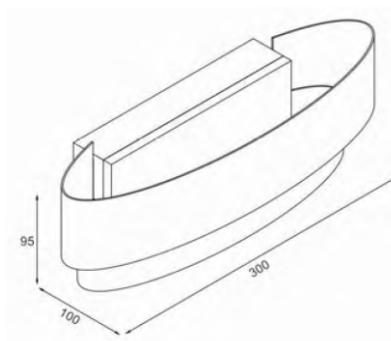

DIMENSION

ORDERING LOGIC

PRODUCT	WATTAGE	COLOR TEMPERATURE	DRIVER	VOLTAGE
FOT-27	12 - 12W	(CT27) 2700K	ND - On-Off	AC -100-240VAC
	20 - 20W	(CT30) 3000K	D - Dimmable	
		(CT40) 4000K		
		(CT50) 5000K		
		(CT60) 6000K		

Sample: FOT-27 - 12 - CT 27 - ND - AC