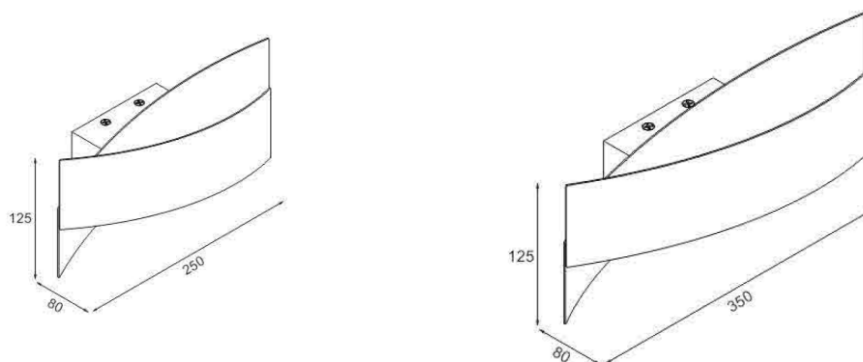

FLORET-26

FOT-26

Mono IP20 CE

YYZ Floret is a type of stylish wall light series which provides a perfect way to illuminate dark corners, add a bit of calming ambiance with softer lighting, provide bright task lighting for situations that require precision and focus, and finally, infuse some mega style into your interior decor.

FEATURES

HOUSING	Iron + Acrylic
FINISH	White, Black, Gold
WORKING VOLTAGE	100-240 Vac
RATED POWER	10W, 14W
BEAM ANGLE	120°
MOUNTING	Surface mounting
OPTIC	Acrylic
DIMENSIONS	250, 350(L) x125(W) x80(H)
OPERATION TEMP	-20° C - +50° C
LAMP LIFE	50,000 hrs
CONTROL	On/Off, Dimmable

Epistar
LED Quality

100-240VAC
Working Voltage

10W/14W
Rated power

ELECTRICAL DATA

POWER CONSUMPTION	10W, 14W
SUPPLY VOLTAGE	220-240 V ac
COLORS	2700K, 3000K, 4000K, 5000K, 6000K
CRI	80
LUMEN	80lm/W

DIMENSION

ORDERING LOGIC

PRODUCT	WATTAGE	COLOR TEMPERATURE	DRIVER	VOLTAGE
FOT-26	10 - 10W	(CT27) 2700K	ND - On-Off	AC -100-240VAC
	14 - 14W	(CT30) 3000K	D - Dimmable	
		(CT40) 4000K		
		(CT50) 5000K		
		(CT60) 6000K		

Sample: FOT-26 - 10 - CT 27 - ND - AC