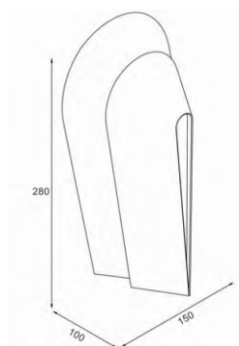

FEATURES

HOUSING	Iron + Acrylic
FINISH	White
WORKING VOLTAGE	100-240 Vac
RATED POWER	12W, 20W
BEAM ANGLE	120°
MOUNTING	Surface mounting
OPTIC	Acrylic
DIMENSIONS	150(L) x280(W) x150(H)
OPERATION TEMP	-20° C - +50° C
LAMP LIFE	50,000 hrs
CONTROL	On/Off, Dimmable

Epistar
LED Quality

100-240VAC
Working Voltage

12W/20W
Rated power

ELECTRICAL DATA

POWER CONSUMPTION	12W, 20W
SUPPLY VOLTAGE	220-240 V ac
COLORS	2700K, 3000K, 4000K, 5000K, 6000K
CRI	80
LUMEN	80lm/W

DIMENSION