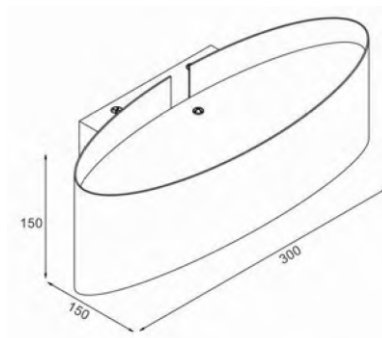

### FEATURES

|                 |                        |
|-----------------|------------------------|
| HOUSING         | Iron + Aluminum        |
| FINISH          | White, Black, Gold     |
| WORKING VOLTAGE | 100-240 Vac            |
| RATED POWER     | 12W, 24W               |
| BEAM ANGLE      | 120°                   |
| MOUNTING        | Surface mounting       |
| OPTIC           | Acrylic                |
| DIMENSIONS      | 235(L) x117(W) x125(H) |
| OPERATION TEMP  | -20° C - +50° C        |
| LAMP LIFE       | 50,000 hrs             |
| CONTROL         | On/Off, Dimmable       |

### DIMENSION