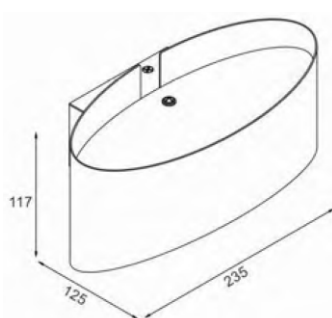

### FEATURES

|                 |                        |
|-----------------|------------------------|
| HOUSING         | Iron + Aluminum        |
| FINISH          | White, Black, Gold     |
| WORKING VOLTAGE | 100-240 Vac            |
| RATED POWER     | 12W, 24W               |
| BEAM ANGLE      | 120°                   |
| MOUNTING        | Surface mounting       |
| OPTIC           | Acrylic                |
| DIMENSIONS      | 235(L) x117(W) x125(H) |
| OPERATION TEMP  | -20° C - +50° C        |
| LAMP LIFE       | 50,000 hrs             |
| CONTROL         | On/Off, Dimmable       |

### DIMENSION