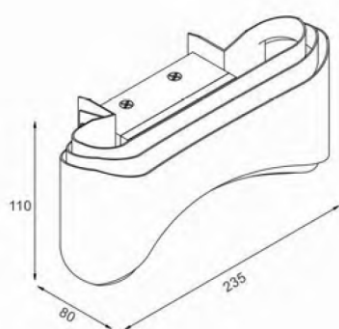

### FEATURES

HOUSING	Iron + Acrylic
FINISH	White, Black
WORKING VOLTAGE	100-240 Vac
RATED POWER	12W, 20W, 30W
BEAM ANGLE	120°
MOUNTING	Surface mounting
OPTIC	Acrylic
DIMENSIONS	235, 320, 400(L) x110, 155, 210(W) x80, 115, 125(H)
OPERATION TEMP	-20° C - +50° C
LAMP LIFE	50,000 hrs
CONTROL	On/Off, Dimmable

### DIMENSION