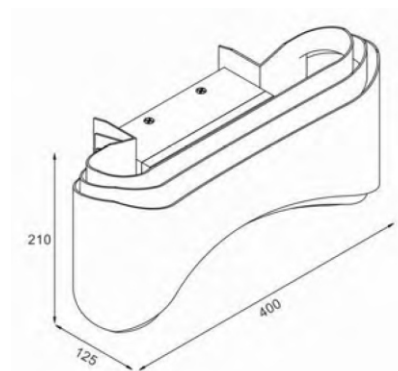

### FEATURES

HOUSING	Iron + Acrylic
FINISH	White, Black
WORKING VOLTAGE	100-240 Vac
RATED POWER	12W, 20W, 30W
BEAM ANGLE	120°
MOUNTING	Surface mounting
OPTIC	Acrylic
DIMENSIONS	235, 320, 400(L) x110, 155, 210(W) x80, 115, 125(H)
OPERATION TEMP	-20° C - +50° C
LAMP LIFE	50,000 hrs
CONTROL	On/Off, Dimmable

### DIMENSION