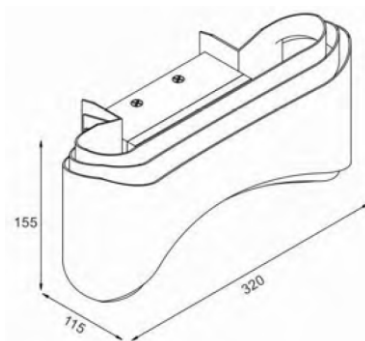

### FEATURES

HOUSING	Iron + Acrylic
FINISH	White, Black
WORKING VOLTAGE	100-240 Vac
RATED POWER	12W, 20W, 30W
BEAM ANGLE	120°
MOUNTING	Surface mounting
OPTIC	Acrylic
DIMENSIONS	235, 320, 400(L) x110, 155, 210(W) x80, 115, 125(H)
OPERATION TEMP	-20° C - +50° C
LAMP LIFE	50,000 hrs
CONTROL	On/Off, Dimmable

### DIMENSION