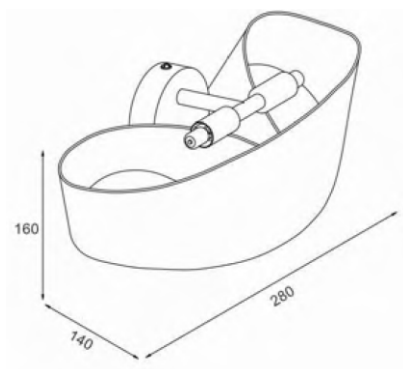

### FEATURES

HOUSING	Iron + Acrylic
FINISH	White, Black, Gold
WORKING VOLTAGE	100-240 Vac
RATED POWER	G9x2 lamp
BEAM ANGLE	120°
MOUNTING	Surface mounting
OPTIC	Acrylic
DIMENSIONS	270(L) x160(W) x140(H)
OPERATION TEMP	-20° C - +50° C
LAMP LIFE	50,000 hrs
CONTROL	On/Off, Dimmable

### DIMENSION