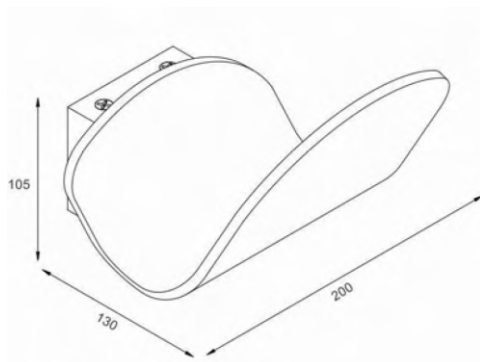

### FEATURES

HOUSING	Iron + Acrylic
FINISH	White, Black, Gold
WORKING VOLTAGE	100-240 Vac
RATED POWER	5W
BEAM ANGLE	120°
MOUNTING	Surface mounting
OPTIC	Acrylic
DIMENSIONS	200(L) x105(W) x130(H)
OPERATION TEMP	-20° C - +50° C
LAMP LIFE	50,000 hrs
CONTROL	On/Off, Dimmable

### DIMENSION