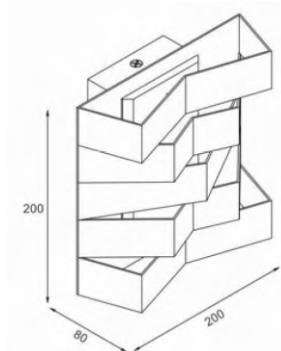

FEATURES

HOUSING	Iron + Acrylic
FINISH	White, Black
WORKING VOLTAGE	100-240 Vac
RATED POWER	8W, 20W
BEAM ANGLE	120°
MOUNTING	Surface mounting
OPTIC	Acrylic
DIMENSIONS	150, 200(L) x150, 200(W) x75, 80(H)
OPERATION TEMP	-20° C - +50° C
LAMP LIFE	50,000 hrs
CONTROL	On/Off, Dimmable

Epistar
LED Quality

100-240VAC
Working Voltage

8W/20W
Rated power

ELECTRICAL DATA

POWER CONSUMPTION	8W, 20W
SUPPLY VOLTAGE	220-240 V ac
COLORS	2700K, 3000K, 4000K, 5000K, 6000K
CRI	80
LUMEN	80lm/W

DIMENSION