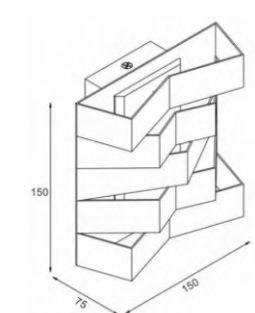

FEATURES

HOUSING	Iron + Acrylic
FINISH	White, Black
WORKING VOLTAGE	100-240 Vac
RATED POWER	8W, 20W
BEAM ANGLE	120°
MOUNTING	Surface mounting
OPTIC	Acrylic
DIMENSIONS	150, 200(L) x150, 200(W) x75, 80(H)
OPERATION TEMP	-20° C - +50° C
LAMP LIFE	50,000 hrs
CONTROL	On/Off, Dimmable

Epistar
LED Quality

100-240VAC
Working Voltage

8W/20W
Rated power

ELECTRICAL DATA

POWER CONSUMPTION	8W, 20W
SUPPLY VOLTAGE	220-240 V ac
COLORS	2700K, 3000K, 4000K, 5000K, 6000K
CRI	80
LUMEN	80lm/W

DIMENSION