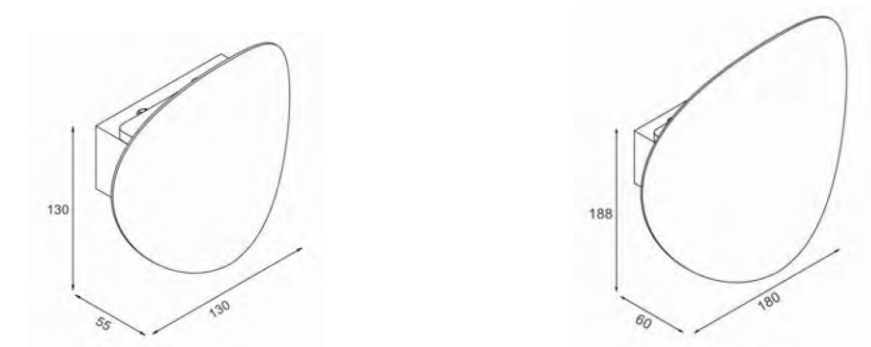

DIMENSION

ORDERING LOGIC

PRODUCT	WATTAGE	COLOR TEMPERATURE	DRIVER	VOLTAGE
FOT-16	6 - 6W	(CT27) 2700K	ND - On-Off	AC -100-240VAC
	8 - 8W	(CT30) 3000K	D - Dimmable	
		(CT40) 4000K		
		(CT50) 5000K		
		(CT60) 6000K		

Sample: FOT-16 - 6 - CT 27 - ND - AC