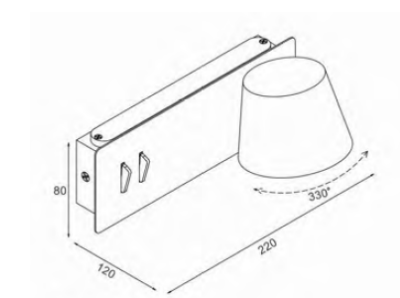

DIMENSION

ORDERING LOGIC

PRODUCT	WATTAGE	COLOR TEMPERATURE	DRIVER	VOLTAGE	
FOT-15	10 - 10W	(CT27)	2700K	ND - On-Off	AC - 100-240VAC
		(CT30)	3000K	D - Dimmable	
		(CT40)	4000K		
		(CT50)	5000K		
		(CT60)	6000K		

Sample: FOT-15 - 10 - CT 27 - ND - AC