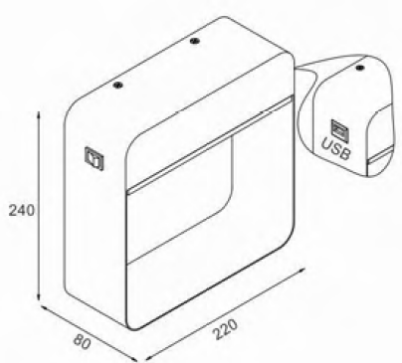

FEATURES

HOUSING	Iron + Acrylic
FINISH	White, Black
WORKING VOLTAGE	100-240 Vac
RATED POWER	10W
BEAM ANGLE	120°
MOUNTING	Surface mounting
OPTIC	Acrylic
DIMENSIONS	220(L) x240(W) x80(H)
OPERATION TEMP	-20° C - +50° C
LAMP LIFE	50,000 hrs
CONTROL	On/Off, Dimmable

Epistar
LED Quality

100-240VAC
Working Voltage

10W
Rated power

ELECTRICAL DATA

POWER CONSUMPTION	10W
SUPPLY VOLTAGE	220-240 V ac
COLORS	2700K, 3000K, 4000K, 5000K, 6000K
CRI	80
LUMEN	80lm/W

DIMENSION

ORDERING LOGIC