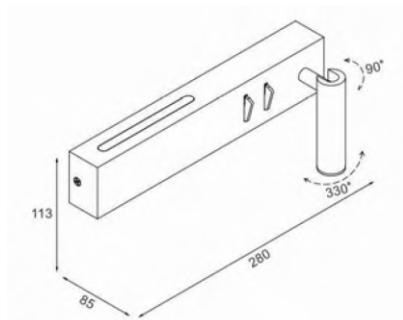

DIMENSION

ORDERING LOGIC

PRODUCT	WATTAGE	COLOR TEMPERATURE	DRIVER	VOLTAGE	
FOT-13	8+3 - 8W+3W	(CT27)	2700K	ND - On-Off	AC -100-240VAC
		(CT30)	3000K	D - Dimmable	
		(CT40)	4000K		
		(CT50)	5000K		
		(CT60)	6000K		

Sample: FOT-13 - 8+3 - CT 27 - ND - AC