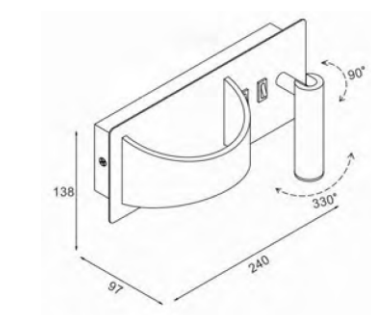

## FEATURES

HOUSING	Iron + Acrylic
FINISH	White, Black
WORKING VOLTAGE	100-240 Vac
RATED POWER	5W+3W
BEAM ANGLE	120°
MOUNTING	Surface mounting
OPTIC	Acrylic
DIMENSIONS	240(L) x138(W) x 97(H)
OPERATION TEMP	-20° C - +50° C
LAMP LIFE	50,000 hrs
CONTROL	On/Off, Dimmable

## DIMENSION