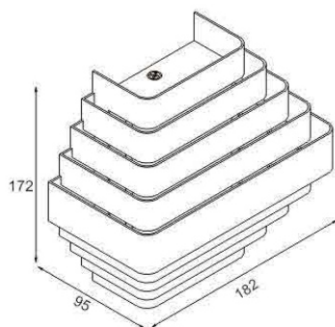

FEATURES

HOUSING	Iron + Acrylic
FINISH	White, Black
WORKING VOLTAGE	100-240 Vac
RATED POWER	12W
BEAM ANGLE	120°
MOUNTING	Surface mounting
OPTIC	Acrylic
DIMENSIONS	182(L) x 172(W) x 95(H)
OPERATION TEMP	-20° C - +50° C
LAMP LIFE	50,000 hrs
CONTROL	On/Off, Dimmable

Epistar
LED Quality

100-240VAC
Working Voltage

12W
Rated power

ELECTRICAL DATA

POWER CONSUMPTION	12W
SUPPLY VOLTAGE	220-240 V ac
COLORS	2700K, 3000K, 4000K, 5000K, 6000K
CRI	80
LUMEN	80lm/W

DIMENSION

ORDERING LOGIC