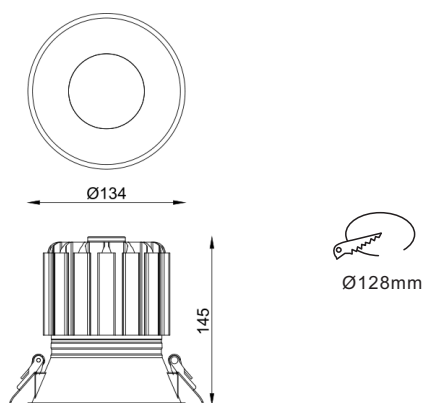

FEATURES

BODY	Die-cast aluminum
FINISH	White, Black, Silver
WORKING VOLTAGE	100-240V 50/60Hz
RATED POWER	24W
RADIANCE ANGLE	16°, 24°, 38°
LAMP LIFE	50,000 hrs
MOUNTING	Ceiling recessed
DIMENSIONS	Ø134x145mm(Cutout Ø128mm)
OPERATION TEMP	-30° C - +50° C
CONTROL	Dali, 0-10V, Triac

ELECTRICAL DATA

POWER CONSUMPTION	24W
SUPPLY VOLTAGE	100-240Vac
COLORS	2700K, 3000K, 4000K, 5000K
CRI	90
LUMEN	80lm/W

DIMENSIONS

CREE LED Quality

240 V AC Working Voltage

24W Rated power

ORDERING LOGIC

PRODUCT	WATTAGE	COLOR TEMPERATURE	VOLTAGE	BEAM ANGLE	FINISH	
CRL-R	24 - 24W	(CT27)	2700K	AC - 240VAC	16 - 16°	WH - White
		(CT30)	3000K		24 - 24°	BK - Black
		(CT40)	4000K		38 - 38°	SL - Silver
		(CT50)	5000K			

Sample: CRL-R - 24 - CT27 - AC - 16 - WH