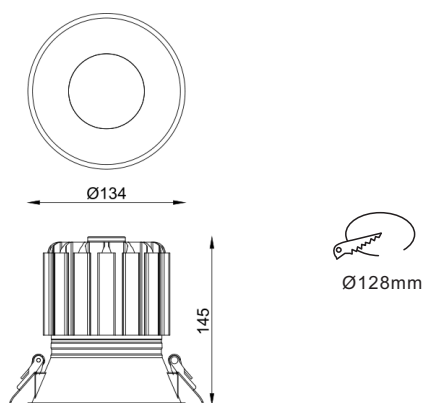

FEATURES

BODY	Die-cast aluminum
FINISH	White, Black, Silver
WORKING VOLTAGE	100-240V 50/60Hz
RATED POWER	15W
RADIANCE ANGLE	16°, 24°, 38°
LAMP LIFE	50,000 hrs
MOUNTING	Ceiling recessed
DIMENSIONS	Ø134x145mm(Cutout Ø128mm)
OPERATION TEMP	-30° C - +50° C
CONTROL	Dali, 0-10V, Triac

ELECTRICAL DATA

POWER CONSUMPTION	15W
SUPPLY VOLTAGE	100-240Vac
COLORS	2700K, 3000K, 4000K, 5000K
CRI	90
LUMEN	90lm/W

DIMENSIONS

- CREE LED Quality
- 240 V AC Working Voltage
- 15W Rated power

ORDERING LOGIC

PRODUCT	WATTAGE	COLOR TEMPERATURE	VOLTAGE	BEAM ANGLE	FINISH	
CRL-R	15 - 15W	(CT27)	2700K	AC - 240VAC	16° - 16°	WH - White
		(CT30)	3000K		24° - 24°	BK - Black
		(CT40)	4000K		38° - 38°	SL - Silver
		(CT50)	5000K			

Sample: CRL-R - 15 - CT27 - AC - 15 - WH