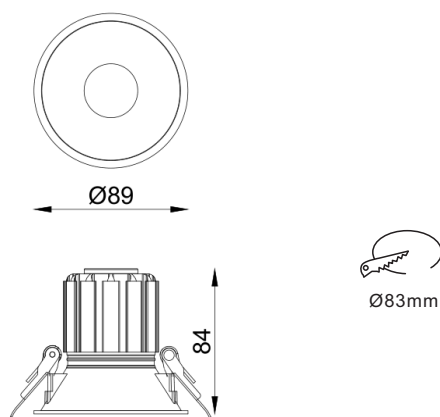

FEATURES

BODY	Die-cast aluminum
FINISH	White, Black, Silver
WORKING VOLTAGE	100-240V 50/60Hz
RATED POWER	8W
RADIANCE ANGLE	20°, 40°, 60°
LAMP LIFE	50,000 hrs
MOUNTING	Ceiling recessed
DIMENSIONS	Ø89x84mm(Cutout Ø83mm)
OPERATION TEMP	-30° C - +50° C
CONTROL	Dali, 0-10V, Triac

CREE LED Quality

240 V AC Working Voltage

8W Rated power

ELECTRICAL DATA

POWER CONSUMPTION	8W
SUPPLY VOLTAGE	100-240Vac
COLORS	2700K, 3000K, 4000K, 5000K
CRI	90
LUMEN	90lm/W

DIMENSIONS

ORDERING LOGIC

PRODUCT	WATTAGE	COLOR TEMPERATURE		VOLTAGE	BEAM ANGLE	FINISH
CRL-R	8 - 8W	(CT27)	2700K	AC - 240VAC	20 - 20°	WH - White
		(CT30)	3000K		40 - 40°	BK - Black
		(CT40)	4000K		60 - 60°	SL - Silver
		(CT50)	5000K			

Sample: CRL-R - 8 - CT27 - AC - 20 - WH