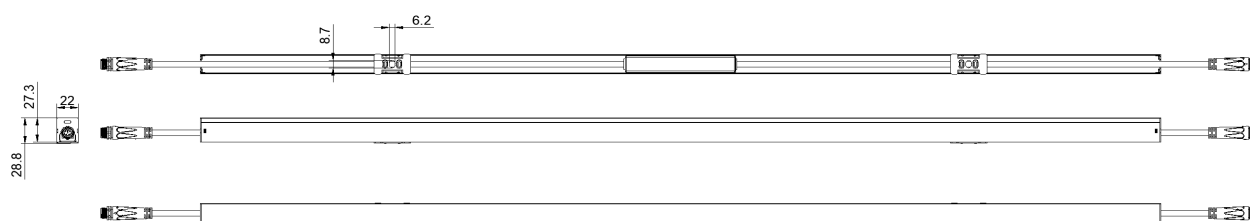

LINEAR WALLWASHER

LRW 22C-RGBW

YYZ LRW is wall washer series linear light of new solution for large scale with high brightness architectural illumination. Its streamline design and aluminum profile along with adjustable brackets make it an elegant solution for wall washing and grazing applications. This IP66 rated modular system is available in 300mm, 500mm, or 1000mm lengths and can be customized as per project situations. Its integrated design of heat dissipating structure and degassing valve make it suitable for exterior architectural, retail and hospitality applications.

FEATURES

FINISH	6063 Aluminum
WORKING VOLTAGE	24V DC
RATED POWER	14.4W/mtr
BEAM ANGLE	30°, 45°, 25°x45°, 120°
MOUNTING	Surface mounting
OPTIC	PC
DIMENSIONS	1000(L) x 22(W) x 28.8(H)mm
OPERATION TEMP	-30° C - +50° C
STORAGE TEMP	-40° C - +80° C
WEIGHT	0.6kg
LAMP LIFE	50,000 hrs
BODY COLOR	Aluminum color
CONTROL	DMX512

- BRIGHTTEK
LED Quality
- 24V DC
Working Voltage
- 14.4W/mtr
Rated power

ELECTRICAL DATA

SUPPLY VOLTAGE	240V ac
COLORS	RGBW
LUMEN	30lm/W

DIMENSION

ORDERING LOGIC

PRODUCT	WATTAGE	COLOR TEMPERATURE	VOLTAGE	BEAMANGLE	BODY COLOR	CUSTOM
LRW 22C	14.4- 14.4W	(RGBW) RGBW	DC - 24V DC	30 - 30° 45 - 45° 25x45 - 25°x45° 120 - 120°	AL - Aluminum	XX - XXX