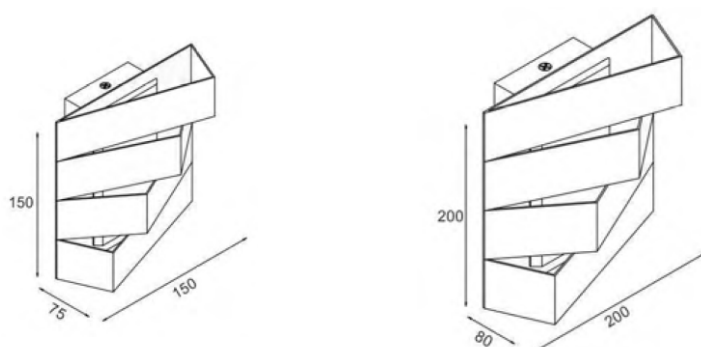

DIMENSION

ORDERING LOGIC

PRODUCT	WATTAGE	COLOR TEMPERATURE	DRIVER	VOLTAGE
FOT-9	8 - 8W	(CT27) 2700K	ND - On-Off	AC - 100-240VAC
	20 - 20W	(CT30) 3000K	D - Dimmable	
		(CT40) 4000K		
		(CT50) 5000K		
		(CT60) 6000K		

Sample: FOT-9 - 8 - CT 27 - ND - AC