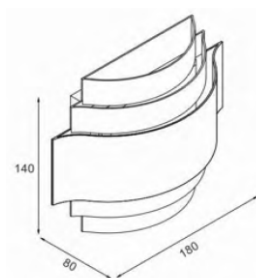

FEATURES

HOUSING	Iron + Acrylic
FINISH	White, Black
WORKING VOLTAGE	100-240 Vac
RATED POWER	12W, 20W
BEAM ANGLE	120°
MOUNTING	Surface mounting
OPTIC	Acrylic
DIMENSIONS	180, 300(L) x140(W) x 80, 100(H)
OPERATION TEMP	-20° C - +50° C
LAMP LIFE	50,000 hrs
CONTROL	On/Off, Dimmable

Epistar
LED Quality

100-240VAC
Working Voltage

12W/20W
Rated power

ELECTRICAL DATA

POWER CONSUMPTION	12W, 20W
SUPPLY VOLTAGE	220-240 V ac
COLORS	2700K, 3000K, 4000K, 5000K, 6000K
CRI	80
LUMEN	80lm/W

DIMENSION