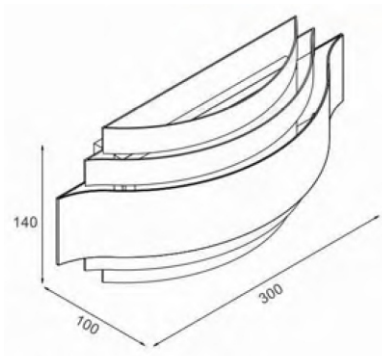

FEATURES

HOUSING	Iron + Acrylic
FINISH	White, Black
WORKING VOLTAGE	100-240 Vac
RATED POWER	12W, 20W
BEAM ANGLE	120°
MOUNTING	Surface mounting
OPTIC	Acrylic
DIMENSIONS	180, 300(L) x140(W) x 80, 100(H)
OPERATION TEMP	-20° C - +50° C
LAMP LIFE	50,000 hrs
CONTROL	On/Off, Dimmable

Epistar
LED Quality

100-240VAC
Working Voltage

12W/20W
Rated power

ELECTRICAL DATA

POWER CONSUMPTION	12W, 20W
SUPPLY VOLTAGE	220-240 V ac
COLORS	2700K, 3000K, 4000K, 5000K, 6000K
CRI	80
LUMEN	80lm/W

DIMENSION