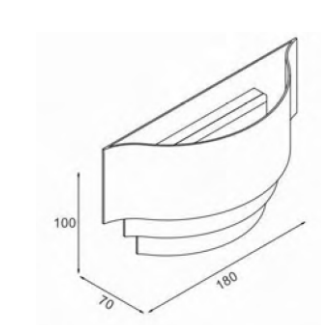

FEATURES

HOUSING	Iron + Acrylic
FINISH	White, Black
WORKING VOLTAGE	100-240 Vac
RATED POWER	6W, 20W
BEAM ANGLE	120°
MOUNTING	Surface mounting
OPTIC	Acrylic
DIMENSIONS	180, 300(L) x 100(W) x 70, 90(H)
OPERATION TEMP	-20° C - +50° C
LAMP LIFE	50,000 hrs
CONTROL	On/Off, Dimmable

Epistar
LED Quality

100-240VAC
Working Voltage

6W/20W
Rated power

ELECTRICAL DATA

POWER CONSUMPTION	6W, 20W
SUPPLY VOLTAGE	220-240 V ac
COLORS	2700K, 3000K, 4000K, 5000K, 6000K
CRI	80
LUMEN	80lm/W

DIMENSION