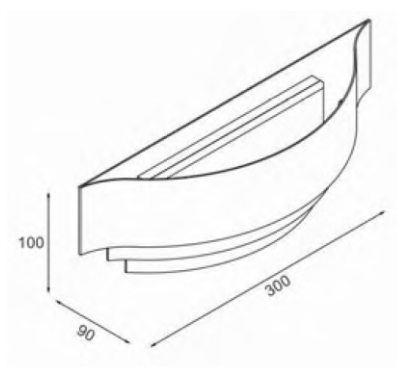

FEATURES

HOUSING	Iron + Acrylic
FINISH	White, Black
WORKING VOLTAGE	100-240 Vac
RATED POWER	6W, 20W
BEAM ANGLE	120°
MOUNTING	Surface mounting
OPTIC	Acrylic
DIMENSIONS	180, 300(L) x 100(W) x 70, 90(H)
OPERATION TEMP	-20° C - +50° C
LAMP LIFE	50,000 hrs
CONTROL	On/Off, Dimmable

Epistar
LED Quality

100-240VAC
Working Voltage

6W/20W
Rated power

ELECTRICAL DATA

POWER CONSUMPTION	6W, 20W
SUPPLY VOLTAGE	220-240 V ac
COLORS	2700K, 3000K, 4000K, 5000K, 6000K
CRI	80
LUMEN	80lm/W

DIMENSION