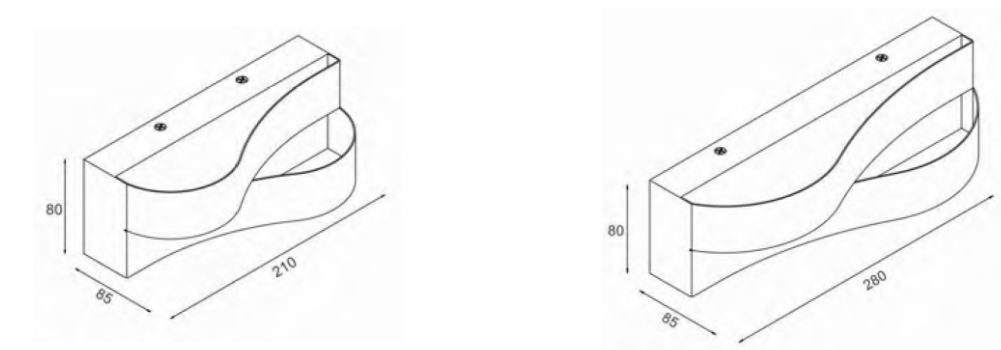

DIMENSION

ORDERING LOGIC

PRODUCT	WATTAGE	COLOR TEMPERATURE	DRIVER	VOLTAGE
FOT-4	7 - 7W	(CT27) 2700K	ND - On-Off	AC - 100-240VAC
	12 - 12W	(CT30) 3000K	D - Dimmable	
		(CT40) 4000K		
		(CT50) 5000K		
		(CT60) 6000K		

Sample: FOT-4 - 7 - CT 27 - ND - AC