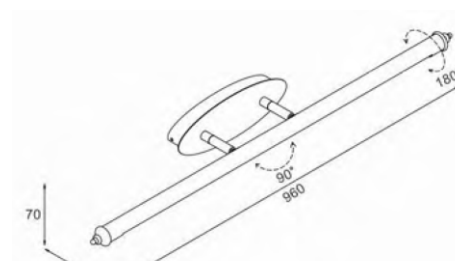

### FEATURES

HOUSING	Iron + Aluminum
FINISH	White, Black
WORKING VOLTAGE	100-240 Vac
RATED POWER	8W, 14W, 20W
BEAM ANGLE	120°
MOUNTING	Surface mounting
OPTIC	PC
DIMENSIONS	410, 660, 960(L) x70(W) x 130(H)
OPERATION TEMP	-20° C - +50° C
LAMP LIFE	50,000 hrs
CONTROL	On/Off, Dimmable

### DIMENSION