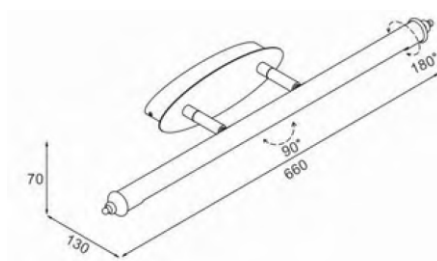

### FEATURES

HOUSING	Iron + Aluminum
FINISH	White, Black
WORKING VOLTAGE	100-240 Vac
RATED POWER	8W, 14W, 20W
BEAM ANGLE	120°
MOUNTING	Surface mounting
OPTIC	PC
DIMENSIONS	410, 660, 960(L) x70(W) x 130(H)
OPERATION TEMP	-20° C - +50° C
LAMP LIFE	50,000 hrs
CONTROL	On/Off, Dimmable

### DIMENSION