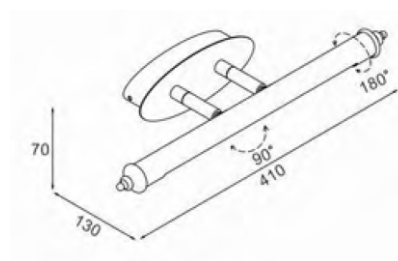

### FEATURES

HOUSING	Iron + Aluminum
FINISH	White, Black
WORKING VOLTAGE	100-240 Vac
RATED POWER	8W, 14W, 20W
BEAM ANGLE	120°
MOUNTING	Surface mounting
OPTIC	PC
DIMENSIONS	410, 660, 960(L) x70(W) x 130(H)
OPERATION TEMP	-20° C - +50° C
LAMP LIFE	50,000 hrs
CONTROL	On/Off, Dimmable

### DIMENSION