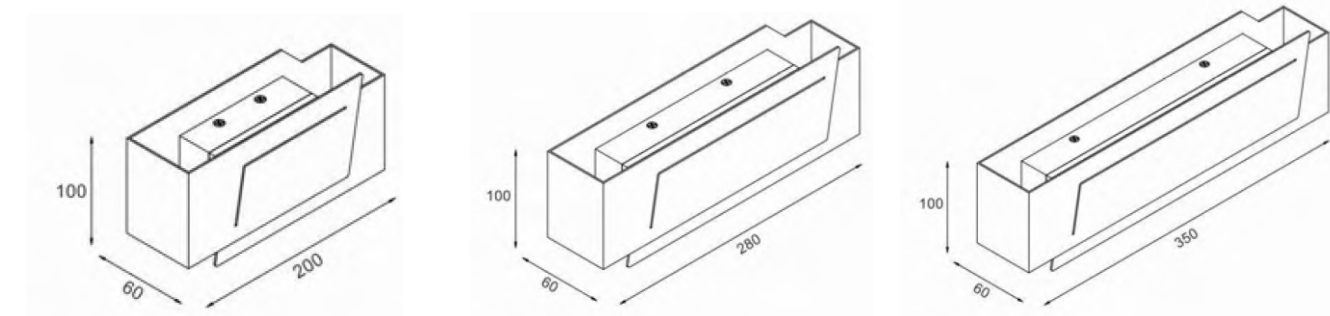

DIMENSION

ORDERING LOGIC

PRODUCT	WATTAGE	COLOR TEMPERATURE	DRIVER	VOLTAGE
FOT-1	12 - 12W	(CT27) 2700K	ND - On-Off	AC - 100-240VAC
	18 - 18W	(CT30) 3000K	D - Dimmable	
	24 - 24W	(CT40) 4000K		
		(CT50) 5000K		
		(CT60) 6000K		

Sample: FOT-1 - 12 - CT 27 - ND - AC