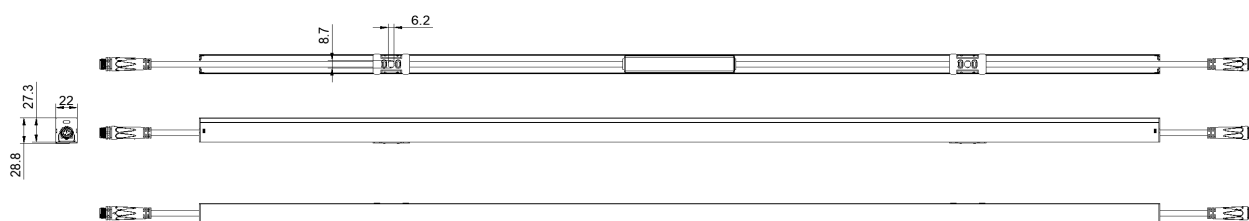

LINEAR WALLWASHER

LRW 22C-Mono

YYZ LRW is wall washer series linear light of new solution for large scale with high brightness architectural illumination. Its streamline design and aluminum profile along with adjustable brackets make it an elegant solution for wall washing and grazing applications. This IP66 rated modular system is available in 300mm, 500mm, or 1000mm lengths and can be customized as per project situations. Its integrated design of heat dissipating structure and degassing valve make it suitable for exterior architectural, retail and hospitality applications.

FEATURES

FINISH	6063 Aluminum
WORKING VOLTAGE	24V DC
RATED POWER	7W, 12W/mtr
BEAM ANGLE	30°, 45°, 25°x45°, 120°
MOUNTING	Surface mounting
OPTIC	PC
DIMENSIONS	1000(L) x 22(W) x 28.8(H)mm
OPERATION TEMP	-30° C - +50° C
STORAGE TEMP	-40° C - +80° C
WEIGHT	0.6kg
LAMP LIFE	50,000 hrs
BODY COLOR	Aluminum color
CONTROL	On/Off

ELECTRICAL DATA

SUPPLY VOLTAGE	240V ac
COLORS	2700K, 3000K, 4000K, 5700K
LUMEN	48lm/W

DIMENSION

ORDERING LOGIC

PRODUCT	WATTAGE	COLOR TEMPERATURE	VOLTAGE	BEAMANGLE	BODY COLOR	CUSTOM
LRW 22C	7 - 7W	(CT27) 2700K	DC - 24V DC	30 - 30°	AL - Aluminum	XX - XXX
	12 - 12W	(CT30) 3000K		45 - 45°		
		(CT40) 4000K		25x45 - 25°x45°		
		(CT57) 5700K		120 - 120°		