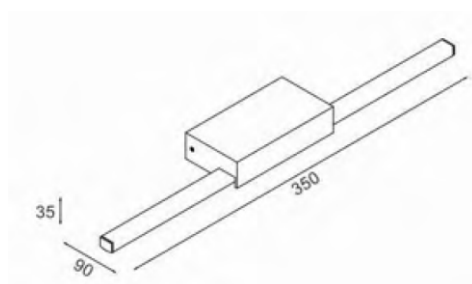

MIRROR JEWEL 3

MJWL 3

Mono IP44 CE

YYZ Jewel is an architectural wall mounted, energy efficient luminaire light for use in mirror hygiene rooms, cloakrooms, corridors, etc. In this IP44 rated fixture, both horizontal and vertical mounting is compatible, offering more versatility.

FEATURES

HOUSING	Iron + Aluminum
FINISH	White, Black, Chrome
WORKING VOLTAGE	100-240 Vac
RATED POWER	8W
BEAM ANGLE	120°
MOUNTING	Surface mounting
OPTIC	PC
DIMENSIONS	350(L) x 35(W) x 90(H)
OPERATION TEMP	-20° C - +50° C
LAMP LIFE	30,000 hrs
CONTROL	On/Off, 0-10V

Epistar
LED Quality

100-240VAC
Working Voltage

8W
Rated power

ELECTRICAL DATA

POWER CONSUMPTION	8W
SUPPLY VOLTAGE	220-240 V ac
COLORS	2700K, 3000K, 4000K, 5000K, 6000K
CRI	80
LUMEN	80lm/W

DIMENSION

ORDERING LOGIC

PRODUCT	WATTAGE	COLOR TEMPERATURE	DRIVER	VOLTAGE
MJWL 3	8 - 8W	(CT27)	2700K	AC -100-240VAC
		(CT30)	3000K	
		(CT40)	4000K	
		(CT50)	5000K	
		(CT60)	6000K	
			ND - On-Off	
			AN - 1-10V	

Sample: MJWL 3 - 8 - CT 27 - ND - AC