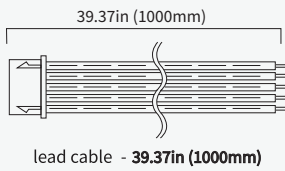

FLEX PANEL LED RGBW

LFX-FLEX-RGBW

DIMENSIONS

- Ø0.512in (13mm)
- 0.354in (9mm)
- Protective Bumper