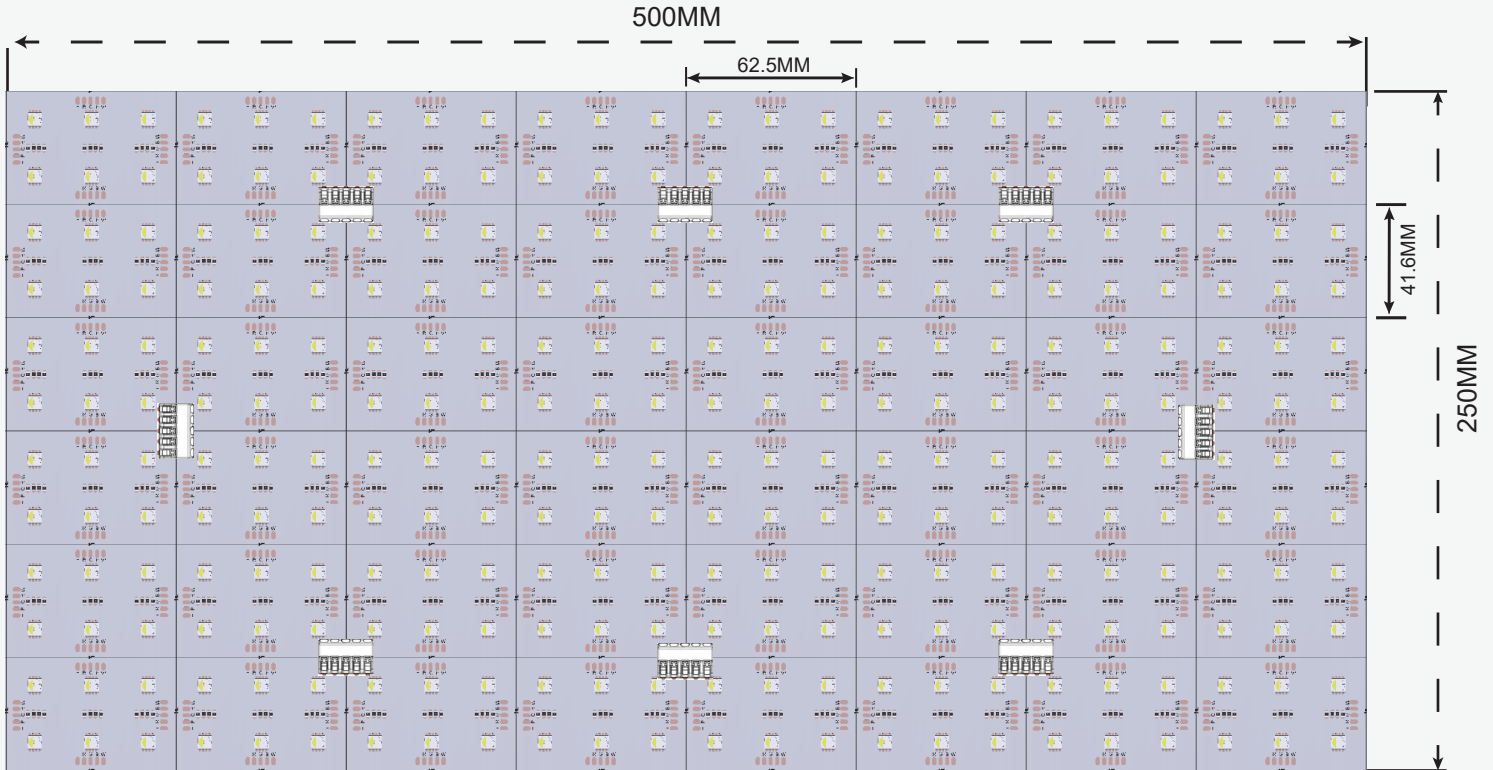

FLEX PANEL LED RGBW

LFX-FLEX-RGBW

DIMENSIONS

- Ø0.512in (13mm)
- 0.354in (9mm)
- Protective Bumper