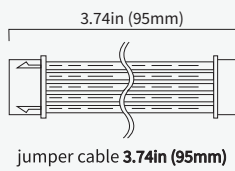

FLEX PANEL LED RGBW

LFX-FLEX-RGBW

DIMENSIONS

- Ø0.512in (13mm)
- 0.354in (9mm)
- Protective Bumper