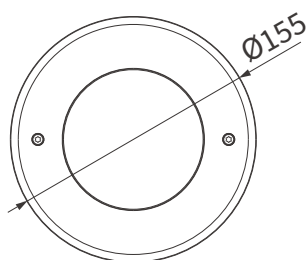

FEATURES

MATERIAL	STAINLESS STEEL
WORKING VOLTAGE	24V DC
RATED POWER	6/8W
BEAM ANGLE	7°/15°/30°/45°/60°/15°x60°
LAMP LIFE	50,000 HRS
MOUNTING	FLOOR RECESSED
DIMENSIONS	Ø155x114mm
OPERATION TEMP	-20° C - +50° C
BODY COLOR	STAINLESS STEEL

- CREE LED Quality
- 24V DC Working Voltage
- 6/8W Rated power

ELECTRICAL DATA

POWER CONSUMPTION	6/8W
SUPPLY VOLTAGE	24V DC
COLORS	RGB
CONTROL	DMX512
CRI	80+
LUMEN	22-25lm /W

DIMENSION

Bullseyes Louver

Honeycomb Louver

ORDERING LOGIC

PRODUCT	WATTAGE	COLOR TEMPERATURE	VOLTAGE	BEAM ANGLE	FINISH	ACCESSORIES	CUSTOM
TRS 155	6 - 6W	(RGB) RGB	24 - 24V DC	7 - 7°	SS - Stainless Steel	HCL - Honeycomb Louver	XX - XX
	8 - 8W			15 - 15°		BL - Bullseyes Louver	
	30 - 30°						
	45 - 45°						
	60 - 60°						
				15x60 - 15°x60°			