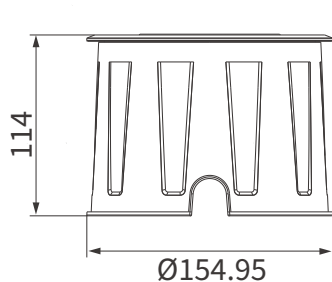

FEATURES

MATERIAL	STAINLESS STEEL
WORKING VOLTAGE	24V DC
RATED POWER	6/8W
BEAM ANGLE	7°/15°/30°/45°/60°/15°x60°
LAMP LIFE	50,000 HRS
MOUNTING	FLOOR RECESSED
DIMENSIONS	Ø155x114mm
OPERATION TEMP	-20° C - +50° C
BODY COLOR	STAINLESS STEEL

- CREE LED Quality
- 24V DC Working Voltage
- 6/8W Rated power

ELECTRICAL DATA

POWER CONSUMPTION	6/8W
SUPPLY VOLTAGE	24V DC
COLORS	RGB
CONTROL	DMX512
CRI	80+
LUMEN	22-25lm /W

DIMENSION

Bullseyes Louver

Honeycomb Louver

ORDERING LOGIC

PRODUCT	WATTAGE	COLOR TEMPERATURE	VOLTAGE	BEAM ANGLE	FINISH	ACCESSORIES	CUSTOM
TRS 155	6 - 6W	(RGB) RGB	24 - 24V DC	7 - 7°	SS - Stainless Steel	HCL - Honeycomb Louver	XX - XX
	8 - 8W			15 - 15°		BL - Bullseyes Louver	
	30 - 30°						
	45 - 45°						
	60 - 60°						
				15x60 - 15°x60°			