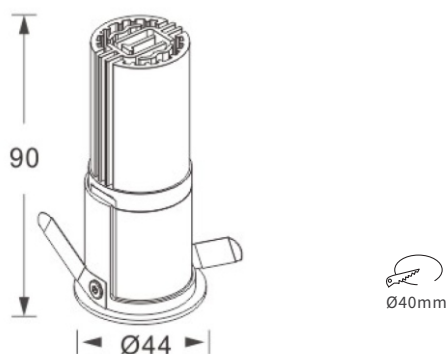

MINI DOWNLIGHT

MNI 44B

Mono IP44 CE

YYZ Mini recessed fixed LED downlight, with aluminum body in White powder-coated, excellent aluminum heat sink, with black anti-glare optical reflector.

FEATURES

FINISH	White+Black
WORKING VOLTAGE	220-240V 50/60Hz
RATED POWER	5-10W
RADIANCE ANGLE	15°, 23°, 36°
LAMP LIFE	50,000 Hrs
MOUNTING	Ceiling recessed
CONNECTION	Indoor rated connections
DIMENSIONS	Ø44 x 90mm (cutout Ø40mm)
OPERATION TEMP	-20° C - +50° C
CONTROL	On/Off, 1-10V, Dali, Triac

CREE LED Quality

240 VOLTS Working Voltage

5-10W Rated power

ELECTRICAL DATA

POWER CONSUMPTION	5-10W
SUPPLY VOLTAGE	220-240VAC
COLORS	2700K, 3000K, 3500K, 4000K, 5000K
CRI	90

DIMENSIONS

ORDERING LOGIC

PRODUCT	WATTAGE	COLOR TEMPERATURE	CONTROL	VOLTAGE	BEAM ANGLE	FINISH	CUSTOM	
MNI 44B	5-10 - 5-10W	(CT27)	2700K	ON/OFF	240VAC	15 - 15°	WH - White BK - Black	XX - Custom
		(CT30)	3000K	DALI		23 - 23°		
		(CT35)	3500K	1-10V		36 - 36°		
		(CT40)	4000K	TRIAC				
		(CT50)	5000K					

Sample: MNI 44B - 5-10 - CT27 - ON/OFF - 240 - 15 - WH - XX