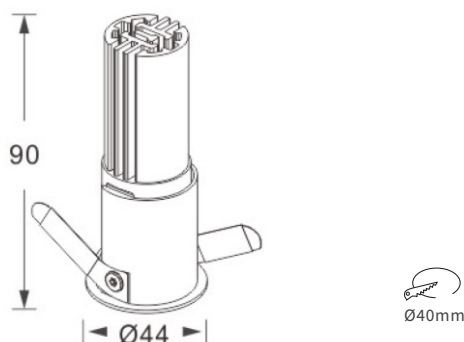

MINI DOWNLIGHT

MNI 44A

Mono IP44 CE

YYZ Mini recessed fixed LED downlight, with aluminum body in White powder-coated, excellent aluminum heat sink, with black anti-glare optical reflector.

FEATURES

FINISH	White+Black
WORKING VOLTAGE	220-240V 50/60Hz
RATED POWER	5-10W
RADIANCE ANGLE	15°, 23°, 36°
LAMP LIFE	50,000 Hrs
MOUNTING	Ceiling recessed
CONNECTION	Indoor rated connections
DIMENSIONS	Ø44 x 90mm (cutout Ø40mm)
OPERATION TEMP	-20° C - +50° C
CONTROL	On/Off, 1-10V, Dali, Triac

CREE
LED Quality

240 VOLTS
Working Voltage

5-10W
Rated power

ELECTRICAL DATA

POWER CONSUMPTION	5-10W
SUPPLY VOLTAGE	220-240VAC
COLORS	2700K, 3000K, 3500K, 4000K, 5000K
CRI	90

DIMENSIONS

ORDERING LOGIC

PRODUCT	WATTAGE	COLOR TEMPERATURE	CONTROL	VOLTAGE	BEAM ANGLE	FINISH	CUSTOM	
MNI 44A	5-10 - 5-10W	(CT27)	2700K	ON/OFF	240VAC	15 - 15°	WH - White BK - Black	XX - Custom
		(CT30)	3000K	DALI		23 - 23°		
		(CT35)	3500K	1-10V		36 - 36°		
		(CT40)	4000K	TRIAC				
		(CT50)	5000K					

Sample: MNI 44A - 5-10 - CT27 - ON/OFF - 240 - 15 - WH - XX