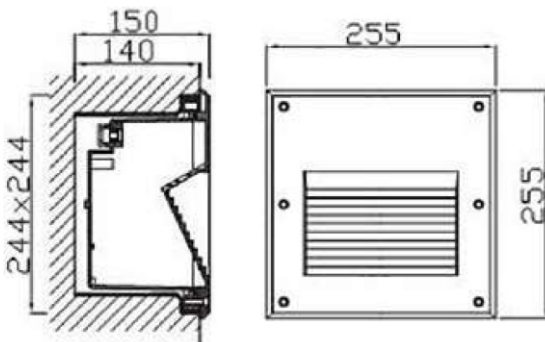

FEATURES

HOUSING	Die-cast aluminum
FINISH	Black
RATED POWER	10W, 14W, 18W
WORKING VOLTAGE	100-277V ac, 50-60Hz
MOUNTING	Wall recessed
LAMP LIFE	50,000 hrs
DIMENSIONS	255x255x150mm
OPERATION TEMP	-30° C - +50° C
DIFFUSER	Clear tempered glass

LUMILEDS
LED Quality

100-277V AC
Working Voltage

10W/14W/18W
Rated power

ELECTRICAL DATA

RATED POWER	10W, 14W, 18W
COLORS	2700K, 3000K, 4000K, 5000K
CRI	80
LUMEN OUTPUT	740 - 960lm

DIMENSION

ORDERING LOGIC

PRODUCT	WATTAGE	COLOR TEMPERATURE	CONTROL	FINISH	
DN-WL	10 - 10W	(CT27)	2700K	ND - Non Dimmable	BK - Black
	14 - 14W	(CT30)	3000K	D - Dimmable	
	18 - 18W	(CT40)	4000K		
		(CT50)	5000K		