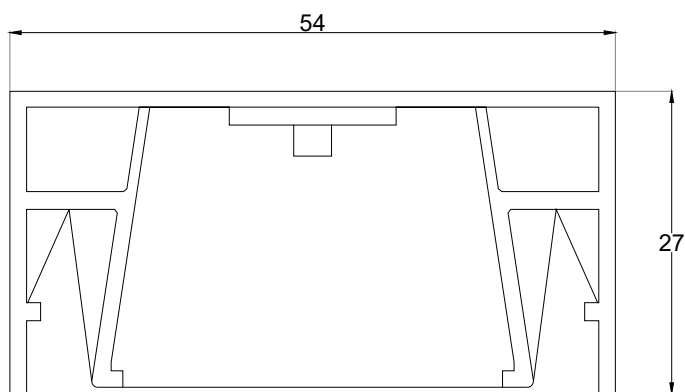

### FEATURES

MATERIAL	Aluminum housing with opal stretch fabric film diffuser
FINISH	White powder coated
RATED POWER	35W/mtr
BEAM ANGLE	120°
MOUNTING	Surface mounted
DIMENSIONS	W54 x H27 mm
OPERATION TEMP	-20° C - +50° C
LAMP LIFE	50,000 Hrs
BODY COLOR	White, Custom
CONTROL	On/Off, Dali

### DIMENSION