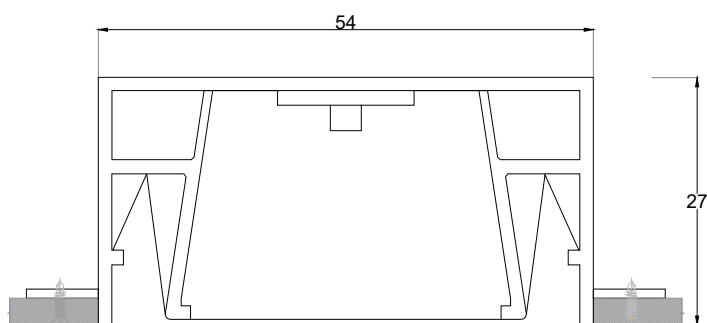

MAMBA – RECESSED SERIES

MMB-R

Mono IP20 CE

YYZ Mamba is a custom curved or straight shaped luminaire with aluminum body powder coated in required RAL. The dramatic circular/ linear/ custom shaped profile incorporates direct and indirect lighting which enhances the interior environment and creates an elegant effect within the space. Opal continuous diffuser provides a seamless lighting over the entire length of the fixture. Application areas includes office spaces, breakout spaces, etc.

FEATURES

MATERIAL	Aluminum housing with opal stretch fabric film diffuser
FINISH	White powder coated
RATED POWER	35W/mtr
BEAM ANGLE	120°
MOUNTING	Trimless recessed
DIMENSIONS	W54 x H27 mm
OPERATION TEMP	-20° C - +50° C
LAMP LIFE	50,000 Hrs
BODY COLOR	White, Custom
CONTROL	On/Off, Dali

ELECTRICAL DATA

COLORS	2700/3000/3500/4000/5000/RGB/RGBW
CRI	90+
LUMEN	2480 lm/M @ 3000K

DIMENSION

REFERENCE