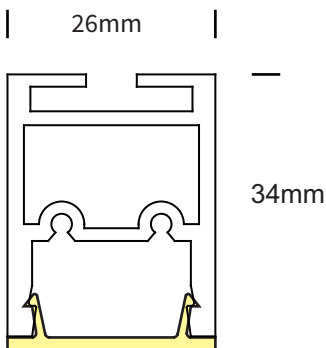

FRAME

MMB-M PM : For Pendant Mount

MMB-M SM : For Surface Mount

MMB-M RM : For Recessed Mount

SHAPES

- Circle - specify outside diameter in mm
- Half circle - specify outside diameter in mm
- Quarter arc - specify outside diameter in mm
- Straight - specify length in mm
- Radom connection of sectional circle, arc and straight

Circle

Rounded Rectangle

Stadium Oval

Serpentine

S-Shape

Curve

DIMENSIONS

Pendant and Surface Mount