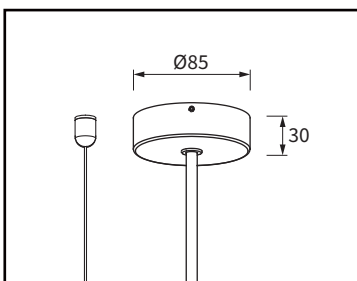

LED LAMPING

OUTPUT	CRI	CCT
LOW	80	2700K
MEDIUM	90	3000K
HIGH		3500K
		4000K
		5000K
		6500K
		RED
		GREEN
		BLUE
	RGB	
	TUNABLE WHITE (2700K-6500K)	

DRIVER

NONDIM	-	Non-dimmable
DALI	-	DALI dimming
1/10V	-	1-10V dimming
0/10V	-	0-10V dimming
DMX	-	DMX dimming

FINISH

WH	-	White powder coat
BK	-	Black powder coat
SG	-	Silver Grey powder coat
XX	-	Custom finish - - RAL or Pantone or other finish options

SUSPENSION MOUNTING CANOPY OPTIONS

Round canopy