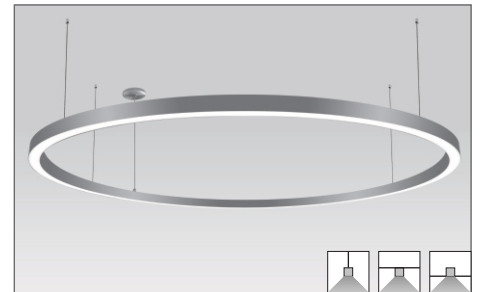

MMB-M

LUMINAIRE

YYZ Mamba is a custom curved or straight shaped luminaire with aluminum body powder coated in required RAL. The dramatic circular/ linear/ custom shaped profile incorporates direct and indirect lighting which enhances the interior environment and creates an elegant effect within the space. Opal diffuser provides a seamless lighting over the entire length of the fixture. Application areas includes Office spaces, breakout spaces, etc.

FRAME

MMB-M PM : For Pendant Mount

MMB-M SM : For Surface Mount

MMB-M RM : For Recessed Mount

SHAPES

- Circle - specify outside diameter in mm
- Half circle - specify outside diameter in mm
- Quarter arc - specify outside diameter in mm
- Straight - specify length in mm
- Radom connection of sectional circle, arc and straight

Circle

Rounded Rectangle

Stadium Oval

Serpentine

S-Shape

Curve

DIMENSIONS

Pendant and Surface Mount