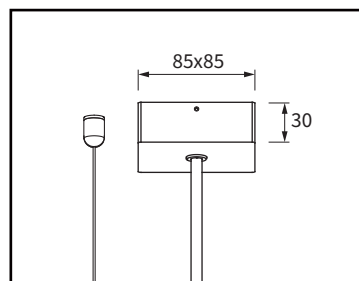

Square canopy