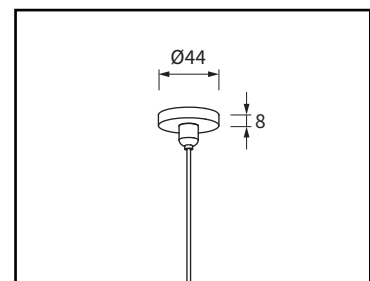

Powered suspension kit