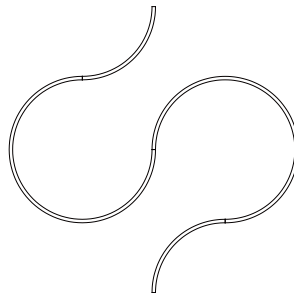

FRAME

MMB-M PM : For Pendant Mount

MMB-M SM : For Surface Mount

MMB-M RM : For Recessed Mount

SHAPES

- Circle - specify outside diameter in mm
- Half circle - specify outside diameter in mm
- Quarter arc - specify outside diameter in mm
- Straight - specify length in mm
- Radom connection of sectional circle, arc and straight

Circle

Rounded Rectangle

Stadium Oval

Serpentine

S-Shape

Curve

DIMENSIONS

Pendant and Surface Mount