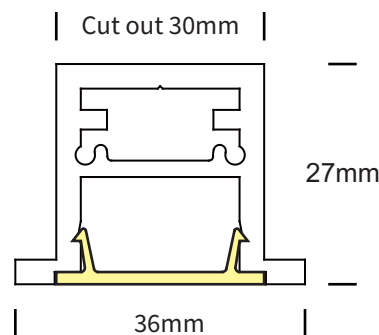

FRAME

MMB-M PM : For Pendant Mount

MMB-M SM : For Surface Mount

MMB-M RM : For Recessed Mount

SHAPES

- Circle - specify outside diameter in mm
- Half circle - specify outside diameter in mm
- Quarter arc - specify outside diameter in mm
- Straight - specify length in mm
- Radom connection of sectional circle, arc and straight

Circle

Rounded Rectangle

Stadium Oval

Serpentine

S-Shape

Curve

DIMENSIONS

Pendant and Surface Mount