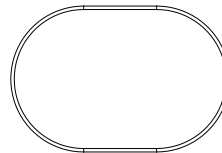

FRAME

MMB-M PM : For Pendant Mount

MMB-M SM : For Surface Mount

MMB-M RM : For Recessed Mount

SHAPES

- Circle - specify outside diameter in mm
- Half circle - specify outside diameter in mm
- Quarter arc - specify outside diameter in mm
- Straight - specify length in mm
- Radom connection of sectional circle, arc and straight

Circle

Rounded Rectangle

Stadium Oval

Serpentine

S-Shape

Curve

DIMENSIONS

Pendant and Surface Mount