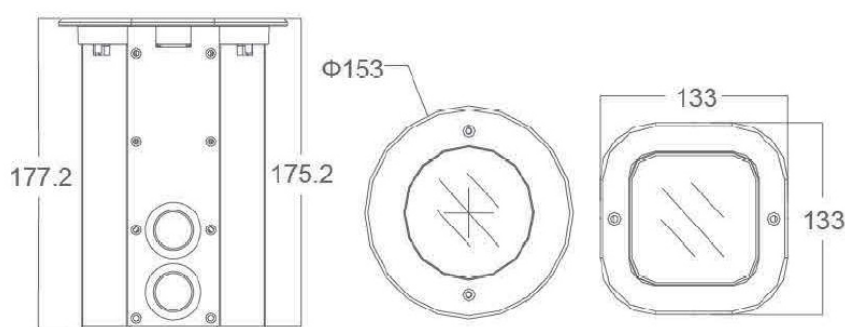

GRAVITY MINI-RGBW

GTY MI-RGBW

YYZ Recessed uplights are designed for applications requiring Accent, general Lighting, range of choices of beam angles.

FEATURES

TRIM FINISH	STAINLESS STEEL, BLACK
RATED POWER	12W
BEAM ANGLE	16°
LAMP LIFE	50,000 HRS
MOUNTING	FLOOR RECESSED
DIMENSIONS	Ø153 x 177.2mm, 133 x 133 x 177.2mm
OPERATION TEMP	-40° C - +45° C
CONTROL	ON/OFF, DMX512

- CITIZEN LED Quality
- 240V AC Working Voltage
- 12W Rated power

ELECTRICAL DATA

POWER CONSUMPTION	12W
SUPPLY VOLTAGE	100-240V AC (REMOTE DRIVER)
COLORS	RGBW
LUMEN	440lm

DIMENSIONS

ORDERING LOGIC

PRODUCT	WATTAGE	COLOR TEMPERATURE	CONTROL	VOLTAGE	BEAM ANGLE	TRIM FINISH	CUSTOM
GTY MI-RGBW	12 - 12W	(RGBW) RGBW	ND - Non Dimmable DM - DMX512	240 - 240V AC	16 - 16°	SS - Stainless Steel BK - Black	XX - XX