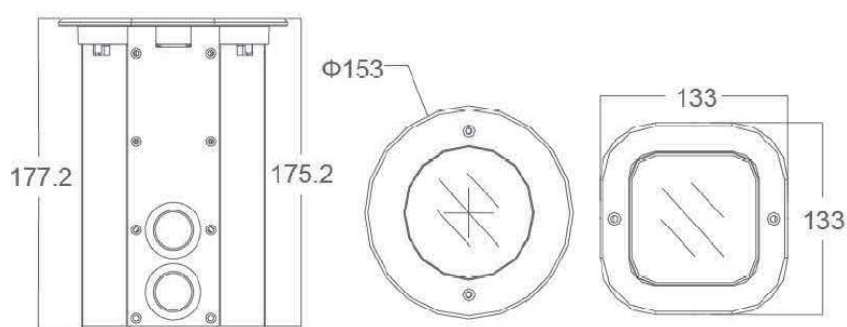

GRAVITY MINI

GTY MI

Mono IP67 CE

YYZ Recessed uplights are designed for applications requiring Accent, general Lighting, range of choices of beam angles.

FEATURES

TRIM FINISH	STAINLESS STEEL, BLACK
RATED POWER	12W
BEAM ANGLE	16°
LAMP LIFE	50,000 HRS
MOUNTING	FLOOR RECESSED
DIMENSIONS	Ø153 x 177.2mm, 133 x 133 x 177.2mm
OPERATION TEMP	-40° C - +45° C
CONTROL	ON/OFF, DMX512

DIMENSIONS

ORDERING LOGIC

PRODUCT	WATTAGE	COLOR TEMPERATURE	CONTROL	VOLTAGE	BEAM ANGLE	TRIM FINISH	CUSTOM
GTY MI	12 - 12W	(CW) Cool White (WW) Warm White	ND - Non Dimmable DM - DMX512	240 - 240V AC	16 - 16°	SS - Stainless Steel BK - Black	XX - XX