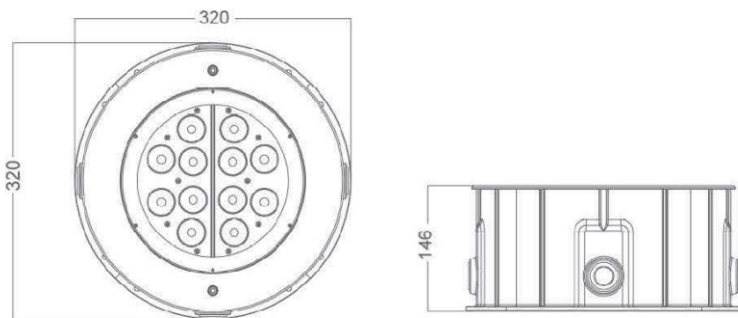

GRAVITY-RGBW

GTY-RGBW

YYZ Recessed uplights are designed for applications requiring Accent, general Lighting, range of choices of beam angles.

FEATURES

TRIM FINISH	STAINLESS STEEL, BLACK
RATED POWER	46W
BEAM ANGLE	16°
LAMP LIFE	50,000 HRS
MOUNTING	FLOOR RECESSED
DIMENSIONS	Ø320 x 146mm
OPERATION TEMP	-40° C - +45° C
CONTROL	ON/OFF, DMX512

ELECTRICAL DATA

POWER CONSUMPTION	46W
SUPPLY VOLTAGE	100-240V AC (REMOTE DRIVER)
COLORS	RGBW
LUMEN	1700lm

DIMENSIONS

ORDERING LOGIC

PRODUCT	WATTAGE	COLOR TEMPERATURE	CONTROL	VOLTAGE	BEAM ANGLE	TRIM FINISH	CUSTOM
GTY-RGBW	46 - 46W	(RGBW) RGBW	ND - Non Dimmable DM - DMX512	240 - 240V AC	16 - 16°	SS - Stainless Steel BK - Black	XX - XX