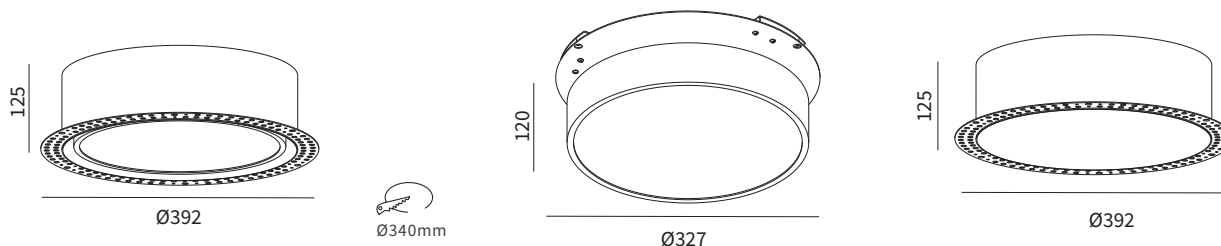

DIMENSIONS

ORDERING LOGIC

PRODUCT	WATTAGE	COLOR TEMPERATURE	BEAM ANGLE	CONTROL	FINISH	CUSTOM	
DEM	20 - 20W	(CT27)	2700K	120 - 120°	SW - On/Off	WH - White	XX - XXXX
		(CT30)	3000K		AN - 1-10V	BK - Black	
		(CT40)	4000K		Da - Dali		
		(CT50)	5000K		TR - Triac		

Sample: DEM - 20 - CT27 - 120 - SW - WH - XX