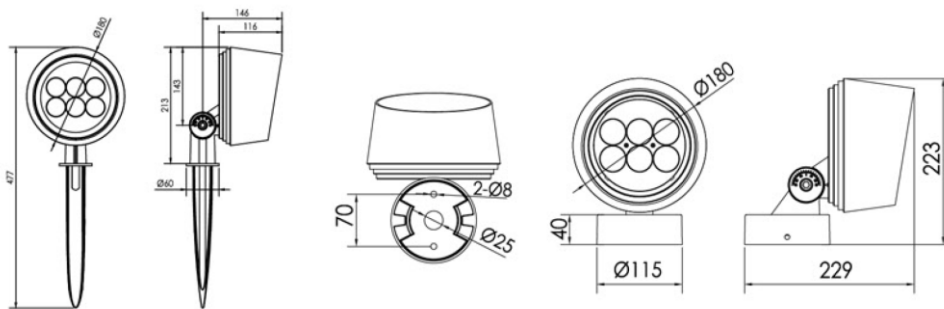

FEATURES

MATERIAL	Die-casting aluminum
TRIM FINISH	White, Black
RATED POWER	30W
WORKING VOLTAGE	24V dc, 100-264V ac, 50-60Hz
BEAM ANGLE	15°, 20°, 30°, 15°x60°
MOUNTING	Surface mounted, Pole mounted
LAMP LIFE	50,000 hrs
DIMENSIONS	Ø180 x 116mm
OPERATION TEMP	-25° C - +50° C
CONTROL	On/Off, Dali, 0-10V

- CREE LED Quality
- 24V DC, 264V AC Working Voltage
- 30W Rated power

ELECTRICAL DATA

POWER CONSUMPTION	30W
SUPPLY VOLTAGE	24V dc, 100-264V ac
COLORS	RGBW

DIMENSIONS

ORDERING LOGIC

PRODUCT	WATTAGE	COLOR TEMPERATURE	CONTROL	VOLTAGE	BEAM ANGLE	FINISH	CUSTOM
CTT 4	22 - 22W	(RGBW) RGBW	DM DMX512	DC - 24V DC AC - 305V AC	15 - 15° 20 - 20° 30 - 30° 15x60 - 15°x60°	BK - Black WH - White	XX - XX