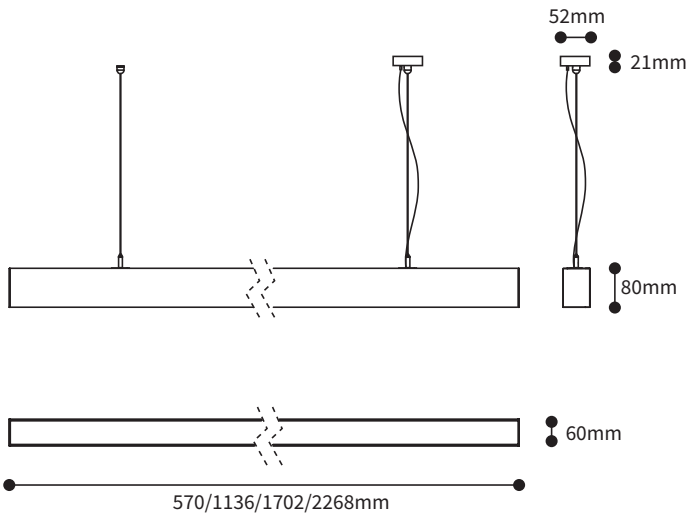

CIANA-60 PENDANT

CNA60-P1

Mono IP20 CE

YYZ Ciana 40 & 60 is a surface and pendant mounted light made of extruded architectural grade T6061 aluminum. It is equipped with high power LED light source and optical lens with a wide range of color temperature which provide superior color consistency and high CRI. This linear LED luminaire is designed to produce a uniform distribution of diffused light and is suitable for ceiling and wall.

FEATURES

HOUSING	Extruded architectural grade T6061 aluminium
BEAM ANGLE	110°
MOUNTING	Ceiling recessed
OPTIC	PMMA Milky
DIMENSIONS	570, 1136, 1702, 2268x60x80mm
OPERATION TEMP	-20° C - +50° C
LAMP LIFE	50,000 hrs
AVAILABLE LENGTH	570, 1136, 1702, 2268mm
CONTROL	On/Off, 1-10V
LUMEN	948lm, 1896lm, 2844lm, 3792lm

CREE/SAMSUNG LED Quality

277V AC Working Voltage

16W/mtr, 30W/mtr, 46W/mtr, 61W/mtr Rated power

DIMENSION

ORDERING LOGIC

PRODUCT	WATTAGE	COLOR TEMPERATURE	DRIVER	FIXTURE LENGTH	FINISH
CNA60-P1	16 - 16W/Mtr	(CT27) 2700K	SW - ON-OFF	57 - 570mm	BK - Black
	30 - 30W/Mtr	(CT30) 3000K	AN - 0-10V	113 - 1136mm	WH - White
	46 - 46W/Mtr	(CT35) 3500K		170 - 1702mm	
	61 - 61W/Mtr	(CT40) 4000K		226 - 2268mm	
		(CT50) 5000K		XX - Custom	