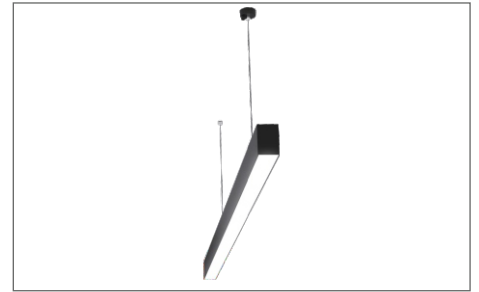

CIANA-60 PENDANT

CNA60-P1

Mono IP20 CE

YYZ Ciana 40 & 60 is a surface and pendant mounted light made of extruded architectural grade T6061 aluminum. It is equipped with high power LED light source and optical lens with a wide range of color temperature which provide superior color consistency and high CRI. This linear LED luminaire is designed to produce a uniform distribution of diffused light and is suitable for ceiling and wall.

FEATURES

HOUSING	Extruded architectural grade T6061 aluminium
BEAM ANGLE	110°
MOUNTING	Ceiling recessed
OPTIC	PMMA Milky
DIMENSIONS	570, 1136, 1702, 2268x60x80mm
OPERATION TEMP	-20° C - +50° C
LAMP LIFE	50,000 hrs
AVAILABLE LENGTH	570, 1136, 1702, 2268mm
CONTROL	On/Off, 1-10V
LUMEN	948lm, 1896lm, 2844lm, 3792lm

CREE/SAMSUNG LED Quality

277V AC Working Voltage

16W/mtr, 30W/mtr, 46W/mtr, 61W/mtr Rated power

DIMENSION

ORDERING LOGIC

PRODUCT	WATTAGE	COLOR TEMPERATURE	DRIVER	FIXTURE LENGTH	FINISH
CNA60-P1	16 - 16W/Mtr	(CT27) 2700K	SW - ON-OFF	57 - 570mm	BK - Black
	30 - 30W/Mtr	(CT30) 3000K	AN - 0-10V	113 - 1136mm	WH - White
	46 - 46W/Mtr	(CT35) 3500K		170 - 1702mm	
	61 - 61W/Mtr	(CT40) 4000K		226 - 2268mm	
		(CT50) 5000K		XX - Custom	