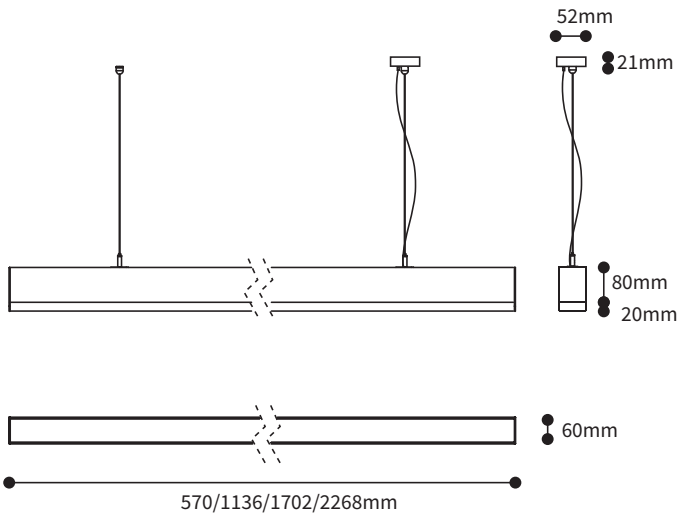

## CNA60-P2

**Mono** IP20 CE

YYZ Ciana 40 & 60 is a surface and pendant mounted light made of extruded architectural grade T6061 aluminum. It is equipped with high power LED light source and optical lens with a wide range of color temperature which provide superior color consistency and high CRI. This linear LED luminaire is designed to produce a uniform distribution of diffused light and is suitable for ceiling and wall.

### FEATURES

HOUSING	Extruded architectural grade T6061 aluminium
BEAM ANGLE	110°
MOUNTING	Ceiling recessed
OPTIC	PMMA Milky
DIMENSIONS	570, 1136, 1702, 2268x60x80mm
OPERATION TEMP	-20° C - +50° C
LAMP LIFE	50,000 hrs
AVAILABLE LENGTH	570, 1136, 1702, 2268mm
CONTROL	On/Off, 1-10V
LUMEN	948lm, 1896lm, 2844lm, 3792lm

### DIMENSION

### ORDERING LOGIC

PRODUCT	WATTAGE	COLOR TEMPERATURE	DRIVER	FIXTURE LENGTH	FINISH
CNA60-P2	16 - 16W/Mtr	(CT27) 2700K	SW - ON-OFF	57 - 570mm	BK - Black WH - White
	30 - 30W/Mtr	(CT30) 3000K	AN - 0-10V	113 - 1136mm	
	46 - 46W/Mtr	(CT35) 3500K		170 - 1702mm	
	61 - 61W/Mtr	(CT40) 4000K		226 - 2268mm	
		(CT50) 5000K		XX - Custom	