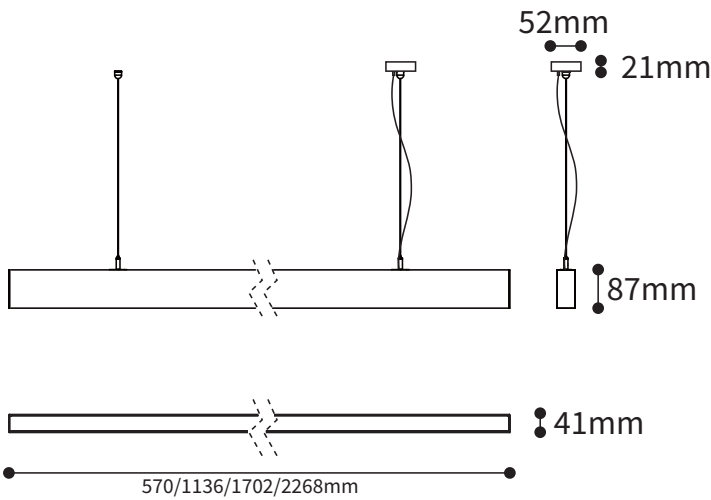

CIANA-40 PENDANT

CNA40-P1

Mono IP20 CE

YYZ Ciana 40 & 60 is a surface and pendant mounted light made of extruded architectural grade T6061 aluminum. It is equipped with high power LED light source and optical lens with a wide range of color temperature which provide superior color consistency and high CRI. This linear LED luminaire is designed to produce a uniform distribution of diffused light and is suitable for ceiling and wall.

FEATURES

HOUSING	Extruded architectural grade T6061 aluminium
BEAM ANGLE	110°
MOUNTING	Ceiling recessed
OPTIC	PMMA Milky
DIMENSIONS	570, 1136, 1702, 2268x41x87mm
OPERATION TEMP	-20° C - +50° C
LAMP LIFE	50,000 hrs
AVAILABLE LENGTH	570, 1136, 1702, 2268mm
CONTROL	On/Off, 1-10V
LUMEN	784lm, 1568lm, 2352lm, 3136lm

CREE/SAMSUNG
LED Quality

277V AC
Working Voltage

9W/mtr, 19W/mtr, 29W/mtr, 39W/mtr
Rated power

DIMENSION

ORDERING LOGIC

PRODUCT	WATTAGE	COLOR TEMPERATURE	DRIVER	FIXTURE LENGTH	FINISH
CNA40-P1	9 - 9W/Mtr	(CT27) 2700K	SW - ON-OFF	57 - 570mm	BK - Black
	19 - 19W/Mtr	(CT30) 3000K	AN - 0-10V	113 - 1136mm	WH - White
	29 - 29W/Mtr	(CT35) 3500K		170 - 1702mm	
	39 - 39W/Mtr	(CT40) 4000K		226 - 2268mm	
		(CT50) 5000K		XX - Custom	