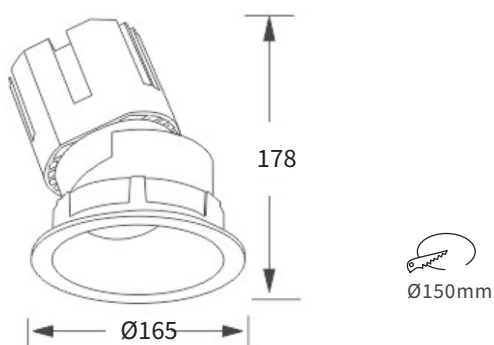

FEATURES

MATERIAL	Die-cast aluminum
FINISH	White, Black
RATED POWER	40W
WORKING VOLTAGE	220-240V AC
RADIANCE ANGLE	15°, 24°, 38°
MOUNTING	Ceiling recessed
CONNECTION	Indoor rated connections
LAMP LIFE	50,000 Hrs
DIMENSION	Ø165 x 178mm (Cutout Ø150mm)
OPERATING TEMP	-20° C - +50° C
CONTROL	On/Off, 0-10V, Triac, Dali

CREE LED Quality

220-240V AC Working Voltage

40W Rated power

ELECTRICAL DATA

POWER CONSUMPTION	40W
SUPPLY VOLTAGE	220-240V AC
COLORS	2700K, 3000K, 4000K, 5000K
CRI	80, 90

DIMENSIONS

ORDERING LOGIC

PRODUCT	WATTAGE	COLOR TEMPERATURE	BEAM ANGLE	FINISH	ACCESSORIES	
CRL 165	40 - 40W	(CT27)	2700K	15 - 15°	BK - Black	HCL - Honeycomb louver
		(CT30)	3000K	24 - 24°	WH - White	STL - Stretch lens
		(CT40)	4000K	38 - 38°	XX - Custom	SL - Soft lens
		(CT50)	5000K			CL - Clear lens