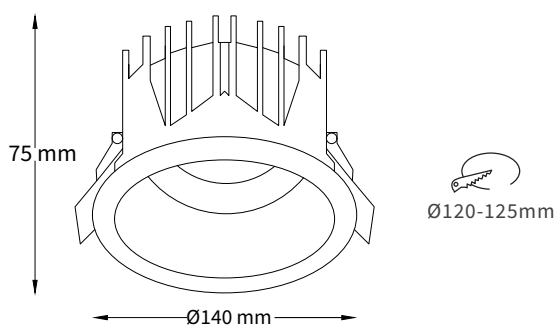

IVORY E SERIES

IVY-E

Mono IP54 CE

YYZ Ivory E series of architectural downlight features glare free performance with UGR ≤ 17. Available in variety of sizes and wattages.

FEATURES

MATERIAL	Die-cast aluminum
FINISH	White, Black
RATED POWER	10W, 18W, 24W
WORKING CURRENT	250mA, 500mA
RADIANCE ANGLE	15°, 24°, 36°, 50°
MOUNTING	Ceiling recessed
CONNECTION	Indoor rated connections
LAMP LIFE	50,000 Hrs
DIMENSION	Ø140 x 75mm (Cutout Ø120-125mm)
OPERATING TEMP	-20° C - +50° C
CONTROL	On/Off, Dali
MacAdam	3SDCM(Standard), 2SDCM(On request)

- OSRAM LED Quality
- 250mA, 500mA Working Current
- 10W/18W/24W Rated power

ELECTRICAL DATA

POWER CONSUMPTION	10W, 18W, 24W
SUPPLY VOLTAGE	220-240V AC
COLORS	2700K, 3000K, 4000K
CRI	92
LUMEN	120lm/W

DIMENSIONS

ORDERING LOGIC

PRODUCT	WATTAGE	COLOR TEMPERATURE	CONTROL	BEAM ANGLE	FINISH	REFLECTOR FINISH	CUSTOM	
IVY-E	10 - 10W	(CT27)	2700K	SW - On/Off	15 - 15°	BK - Black	BK - Black	XX - Custom
	18 - 18W	(CT30)	3000K	DA - Dali	24 - 24°	WH - White	WH - White	
	24 - 24W	(CT40)	4000K		36 - 36°	XX - Custom		
					50 - 50°			