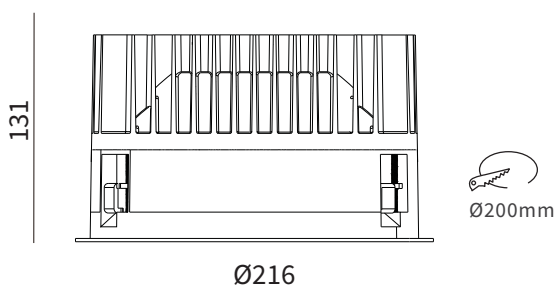

### FEATURES

MATERIAL	Aluminum
FINISH	White
RATED POWER	25W, 38W, 52W
WORKING CURRENT	700mA, 1050mA, 1400mA
RADIANCE ANGLE	18°, 30°, 60°
MOUNTING	Ceiling recessed
CONNECTION	Indoor rated connections
LAMP LIFE	50,000 Hrs
DIMENSION	Ø216 x 131mm (Cutout Ø200mm)
OPERATING TEMP	-20° C - +50° C
CONTROL	Non-Dim, 1-10V, Dali

### DIMENSIONS